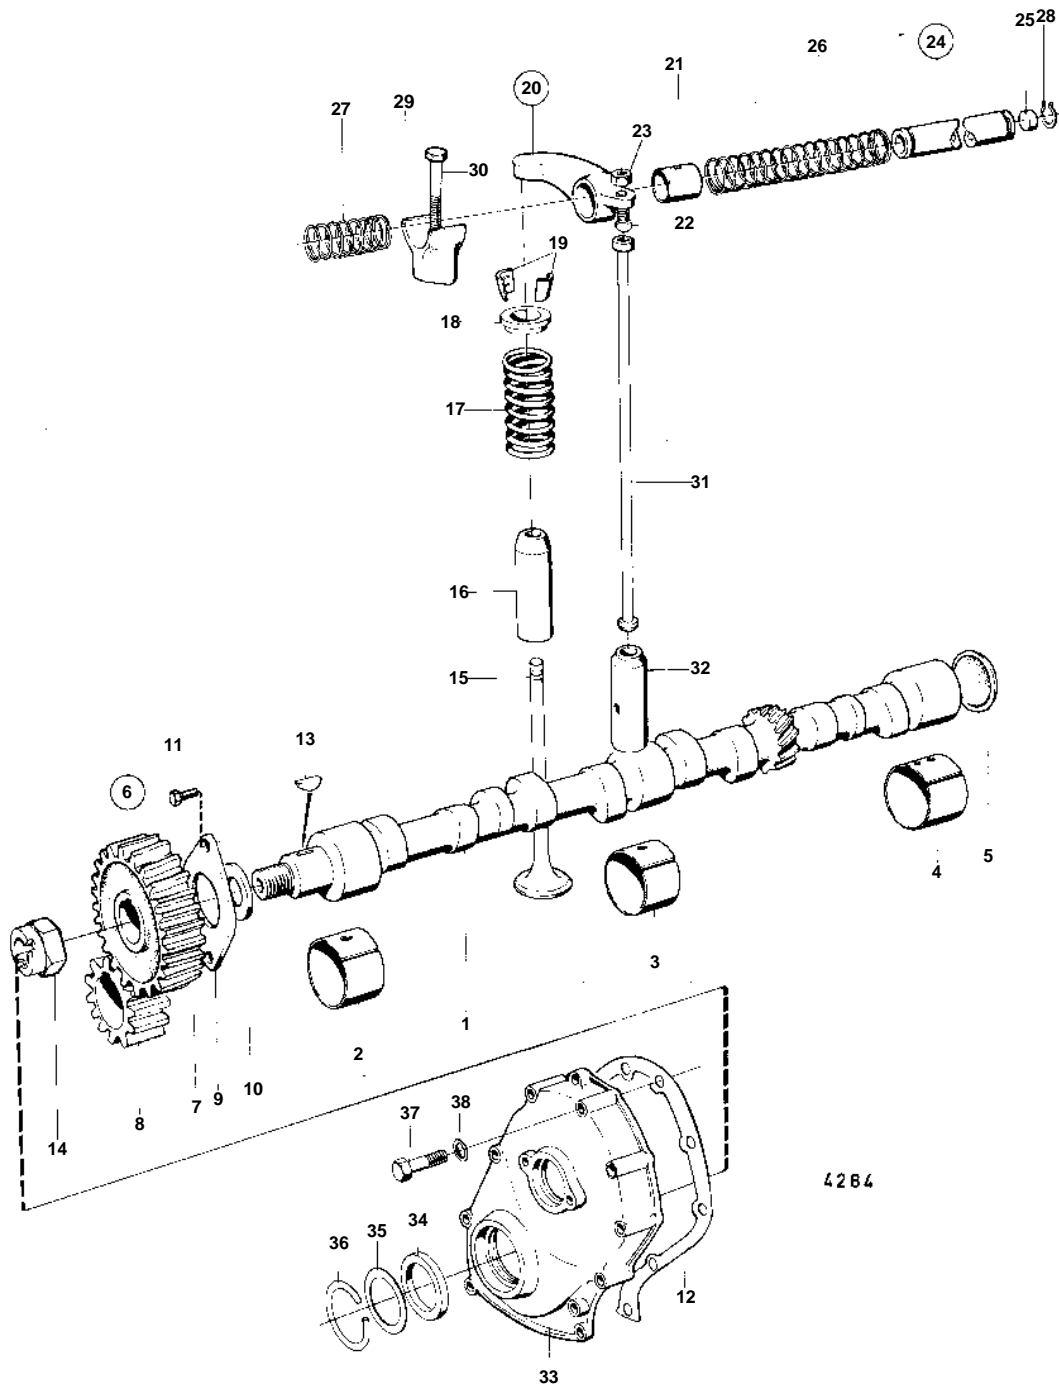

BB115A, BB115B, BB115C, MB20A, MB20B, MB20C

BB115A, BB115B, BB115C, MB20A, MB20B, MB20C

REF	PART NO.	QTY	DESCRIPTION	SEE SEC.	NOTES
1		1	Camshaft		
2		1	Bushing, BUSHING		
				12743	
3		1	Bushing, BUSHING	12737	
				12743	
4		1	Bushing, BUSHING	12737	
				12743	
5		1	Expansion plug, PLUG	12737	
				12743	
6	875375	1	Set		
7		1	· CAMSHAFT GEAR		
8		1	· CRANKSHAFT GEAR		
9		1	· THRUST FLANGE		
10		1	· Spacer ring		
11		2	· Hexagon screw		
12	418620	1	· Gasket		
13	910118	1	Woodruff key		
14		1	Nut		
15	419734	4	Inlet valve		
	419735	4	Exhaust valve		
16	419652	4	Valve guide, INTAKE	12771	
				12773	
	419653	4	Valve guide, EXHAUST	12771	
				12773	
17	418737	8	Valve spring		
18	460181	8	Washer		
19	419643	16	Valve collet		
20	418298	4	Rocker arm		NO. 2-4-6-8
	418301	4	Rocker arm		NO. 1-3-5-7
21	418297	8	· Bushing		
22	418286	8	· Ball stud		
23	921781	8	· Hexagon nut		
24		1	Rocker arm shaft		
25	955083	2	· Cap plug		
26	418426	3	Compression spring		
27	411140	2	Valve spring		
28	914456	2	Snap ring		
29		4	Bearing bracket		
30	191689	4	Screw		
31	418304	8	Push rod		
32	1218630	8	Tappet		
33		1	Timing gear casing		
34		1	Felt ring		
35	418626	1	Retainer		
36		1	Lock ring		
37	955514	2	Hexagon screw		L = 25 MM
	940158	7	Hexagon screw		L = 45 MM
38	941906	9	Spring washer		